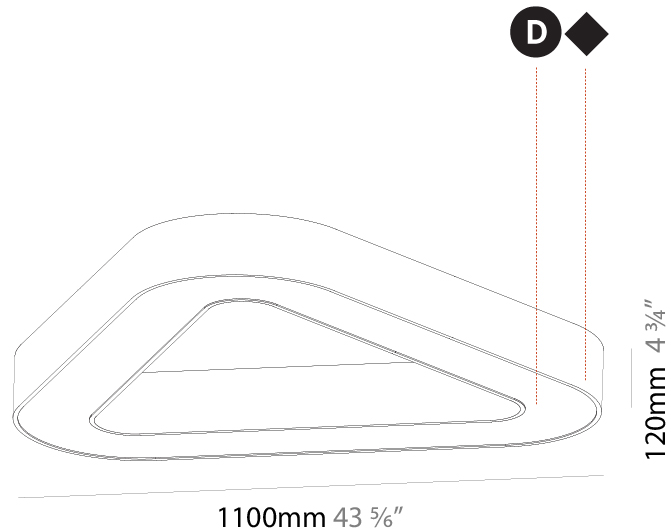

GENERAL

Series: Glorious
Subseries: Glorious Victory
Brand: Prolicht
Division: Architectural
Mounting Type: Surface
Mounting Location: Ceiling
Subcategory: Ambient

PHYSICAL

Shape: Abstract
Length (mm): 1100
Length (in): 43 ⁵/₁₆
Width (mm): 1100
Width (in): 43 ⁵/₁₆
Height (mm): 120
Height (in): 4 ³/₄
Light Distribution: Direct
Weight (kg): 10.20
Weight (lbs): 22.48
Diffuser: PMMA - Opal or Micro-Prism
Fixture Finish: SSR / BKV / CWI / CRY / HAB / LAG / UFT / ITA / RUA / RUR / MIC / FTG / MYG / TWT / LOD / PUS / FRO / FUP / KIA / POP / BLS / SPG / MEY / GOH / GUM / CHC / COM / ABZ / JAG / OBR / MOS / ROR
Fixture Material: Aluminum

ELECTRICAL

Lamp Type: LED (Zhaga Standard)
Input Wattage (W): 45
Total Output Wattage (W): 36 / 28.8 (3500K)
Dimming: Non-Dimming / Phase Dimming (120Vac only) / 0-10V Dimming
Driver Included: Yes
Driver Location: Integrated
Driver Type: Constant Current - 120 / 277Vac
Driver Class: Class 2
Input Voltage (V): 120 - 277
Constant Current (MA): 350 / 900 (3500K)

LED

Color Temperature (°K): 3000 / 3500 / 4000
Max. Delivered Lumen (lm): 4150 / 4302 / 4390
CRI: >80 CRI
Efficiency (%): 65
Lamp Life (hrs): 50000

OPTICAL

RATINGS AND CERTIFICATIONS

Certified By: Certified for North American Standards
IP rating: IP20